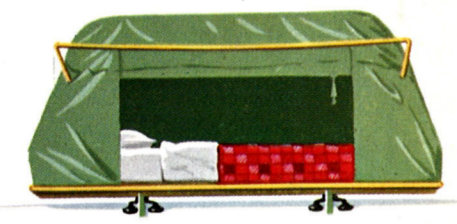

POP-UP TENT UNIT

Sail boat 7.68 ounce drill cloth with fiberglass ribs and sewn in floor. Tent is 8 by 10 foot and 6 foot 4 inches high, complete with window and mosquito netting. Folds to neat package for traveling.

PART NO. 985101

SLEEPER UNIT

Waterproof olive drab canvas with collapsible metal frame supports and plywood base. A raised height of 6½ foot by 4 foot, 33 inches high with a two section ladder. Folds to neat streamlined appearance for traveling.

PART NO. 985102

SHELTER UNIT

Made of 10.10 ounce army duck complete with four aluminum poles, four steel stakes and rope tighteners. Ideal as protective covering over camping equipment and provides a shaded area for relaxing.