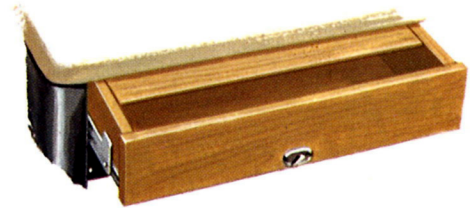

PART NO. 985106

CUSTOM TABLE

A large 2 foot by 4 foot table that converts the Greenbrier into a mobile office or recreation room. The table can be removed quickly and used out of the vehicle for picnics.

PART NO. 985103

DRAWER UNIT

A 15 inch by 35 inch drawer, 7 inches high that fits under the intermediate seat and equipped with a sliding top to reduce dust. Ideal for small parcels. Used only with intermediate seat RPO 269.

PART NO. 985105

CHILD BED

A comfortable bed for a child that assembles quickly above the front seat of the Greenbrier sport wagon. An ideal addition to the camper unit allowing sleeping accommodations for two children. (One in full width front seat.)