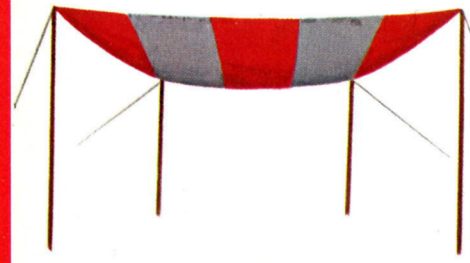

SHELTER UNIT

Made of 10.10 ounce army duck complete with four aluminum poles, four steel stakes and rope tighteners. Ideal as protective covering over camping equipment and provides a shaded area for relaxing.

PART NO. 985106