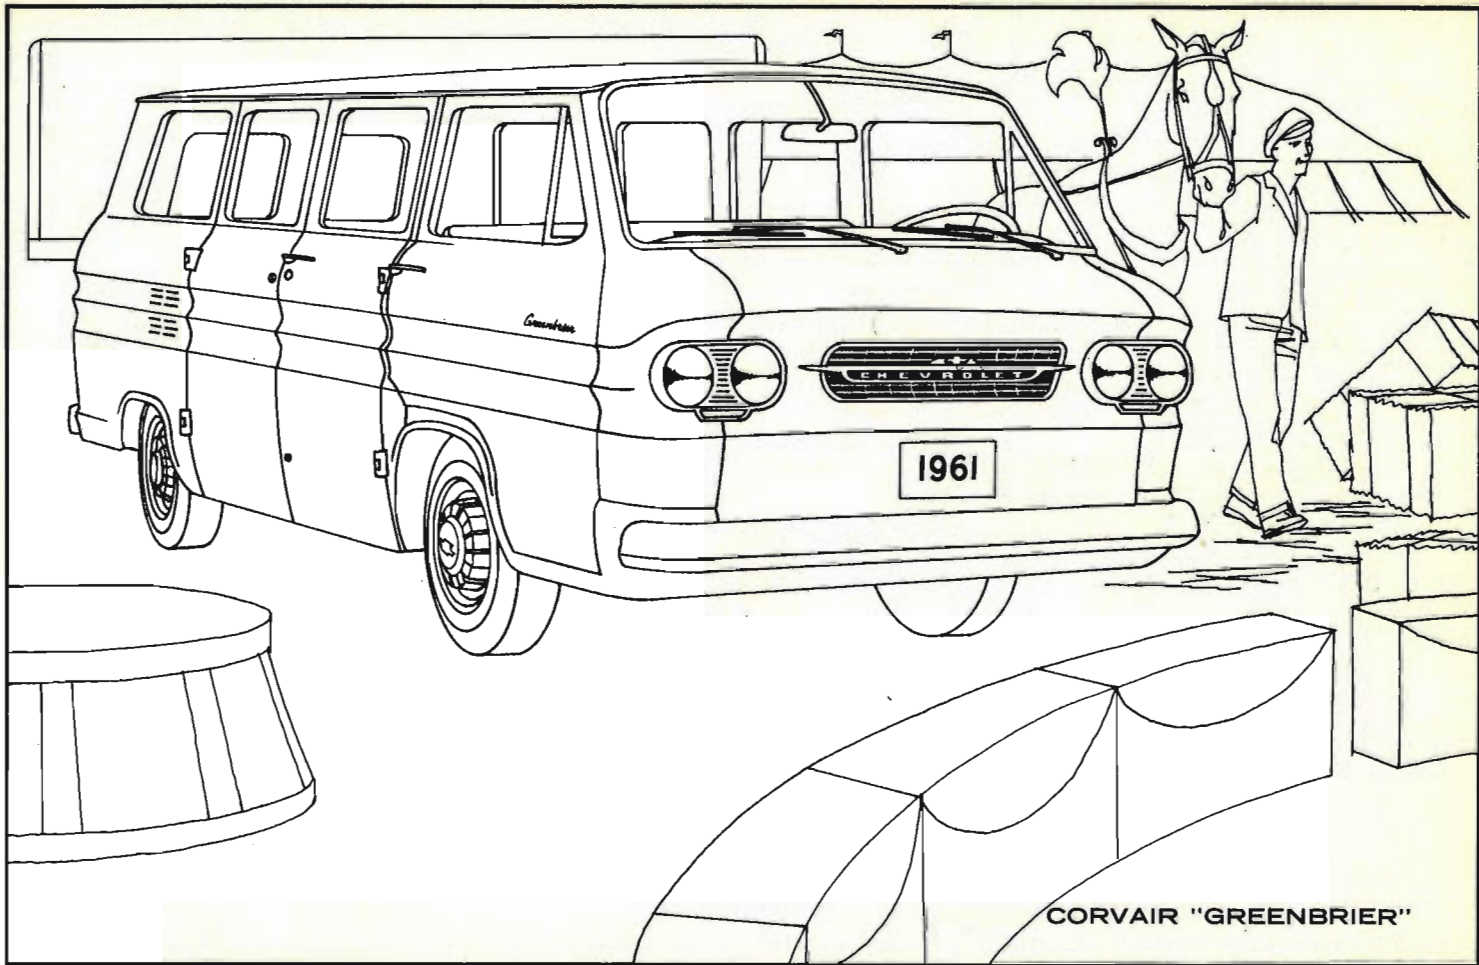

GREATEST SHOW ON WORTH!

'61 CHEVROLET

THIS COLORING BOOK COMPLIMENTS OF

TAYLOR McCARTY & SONS

WYALUSING, PENNSYLVANIA

Phone 3271

IMPALA 4-DOOR, 6 PASSENGER SEDAN

CORVAIR "GREENBRIER"

IMPALA 2-DOOR SPORT COUPE

CORVETTE

TILT CAB with VAN TRAILER

CORVAIR "MONZA"

BEL AIR 6 PASSENGER SPORT SEDAN

CORVAIR "LAKEWOOD"

BISCAYNE 4-DOOR, 6 PASSENGER SEDAN

CORVAIR "700"

FLEETSIDE PICKUP

BEL AIR 2-DOOR, 6 PASSENGER SEDAN

CORVAIR "95" RAMPSIDE PICKUP

IMPALA 4-DOOR SPORT SEDAN

BEL AIR 4-DOOR, 6 PASSENGER SEDAN

TANDUM DUMP

IMPALA CONVERTIBLE

NOMAD 4-DOOR, 9 PASSENGER STATION WAGON