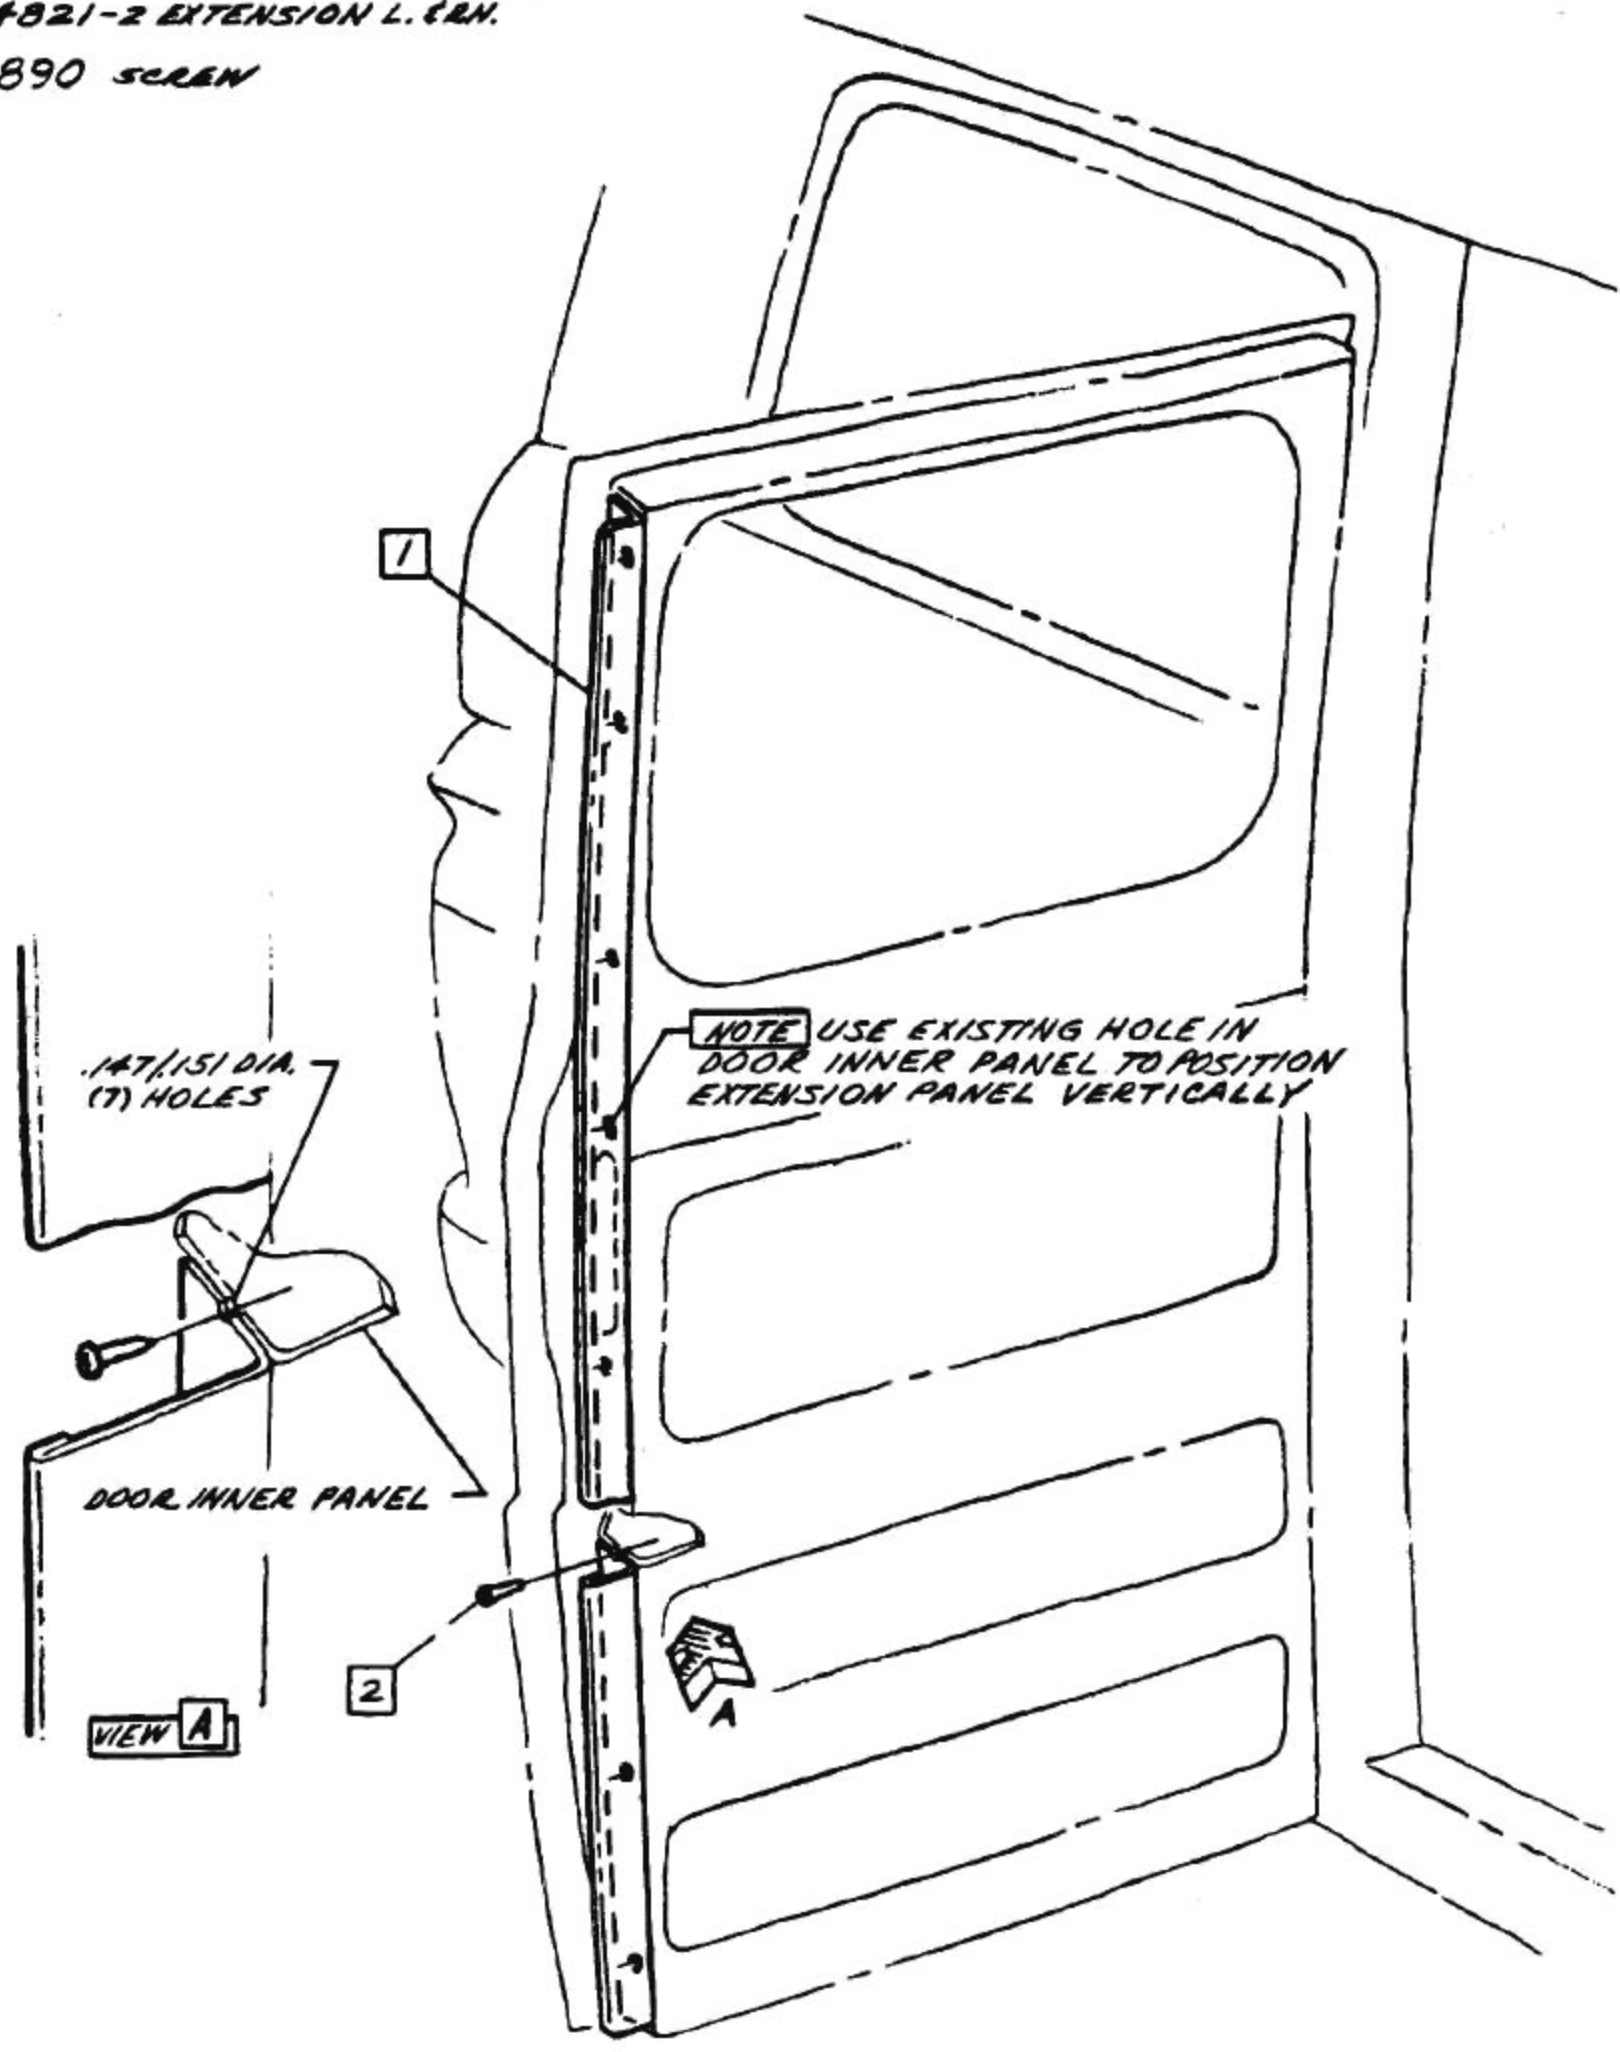

- 1 3844821-2 EXTENSION L.ERN.
- 2 9420890 SCREW

CHEVROLET MOTOR DIVISION

GENERAL MOTORS CORPORATION

DATE	SYM.	REVISION RECORD	ECR	DR.	CK.
2-3-64	1	WAS 163216 SCREW	16028	JB	TD

					1964V-371
--	--	--	--	--	-----------

DEL. 7-9-63 AC DF MODELS: 1206 & 1206 WITH (680)

L-70081 TITLE: SIDE CARGO DOOR (REAR) EXTENSION

SECT. 260 SHEET 6.50