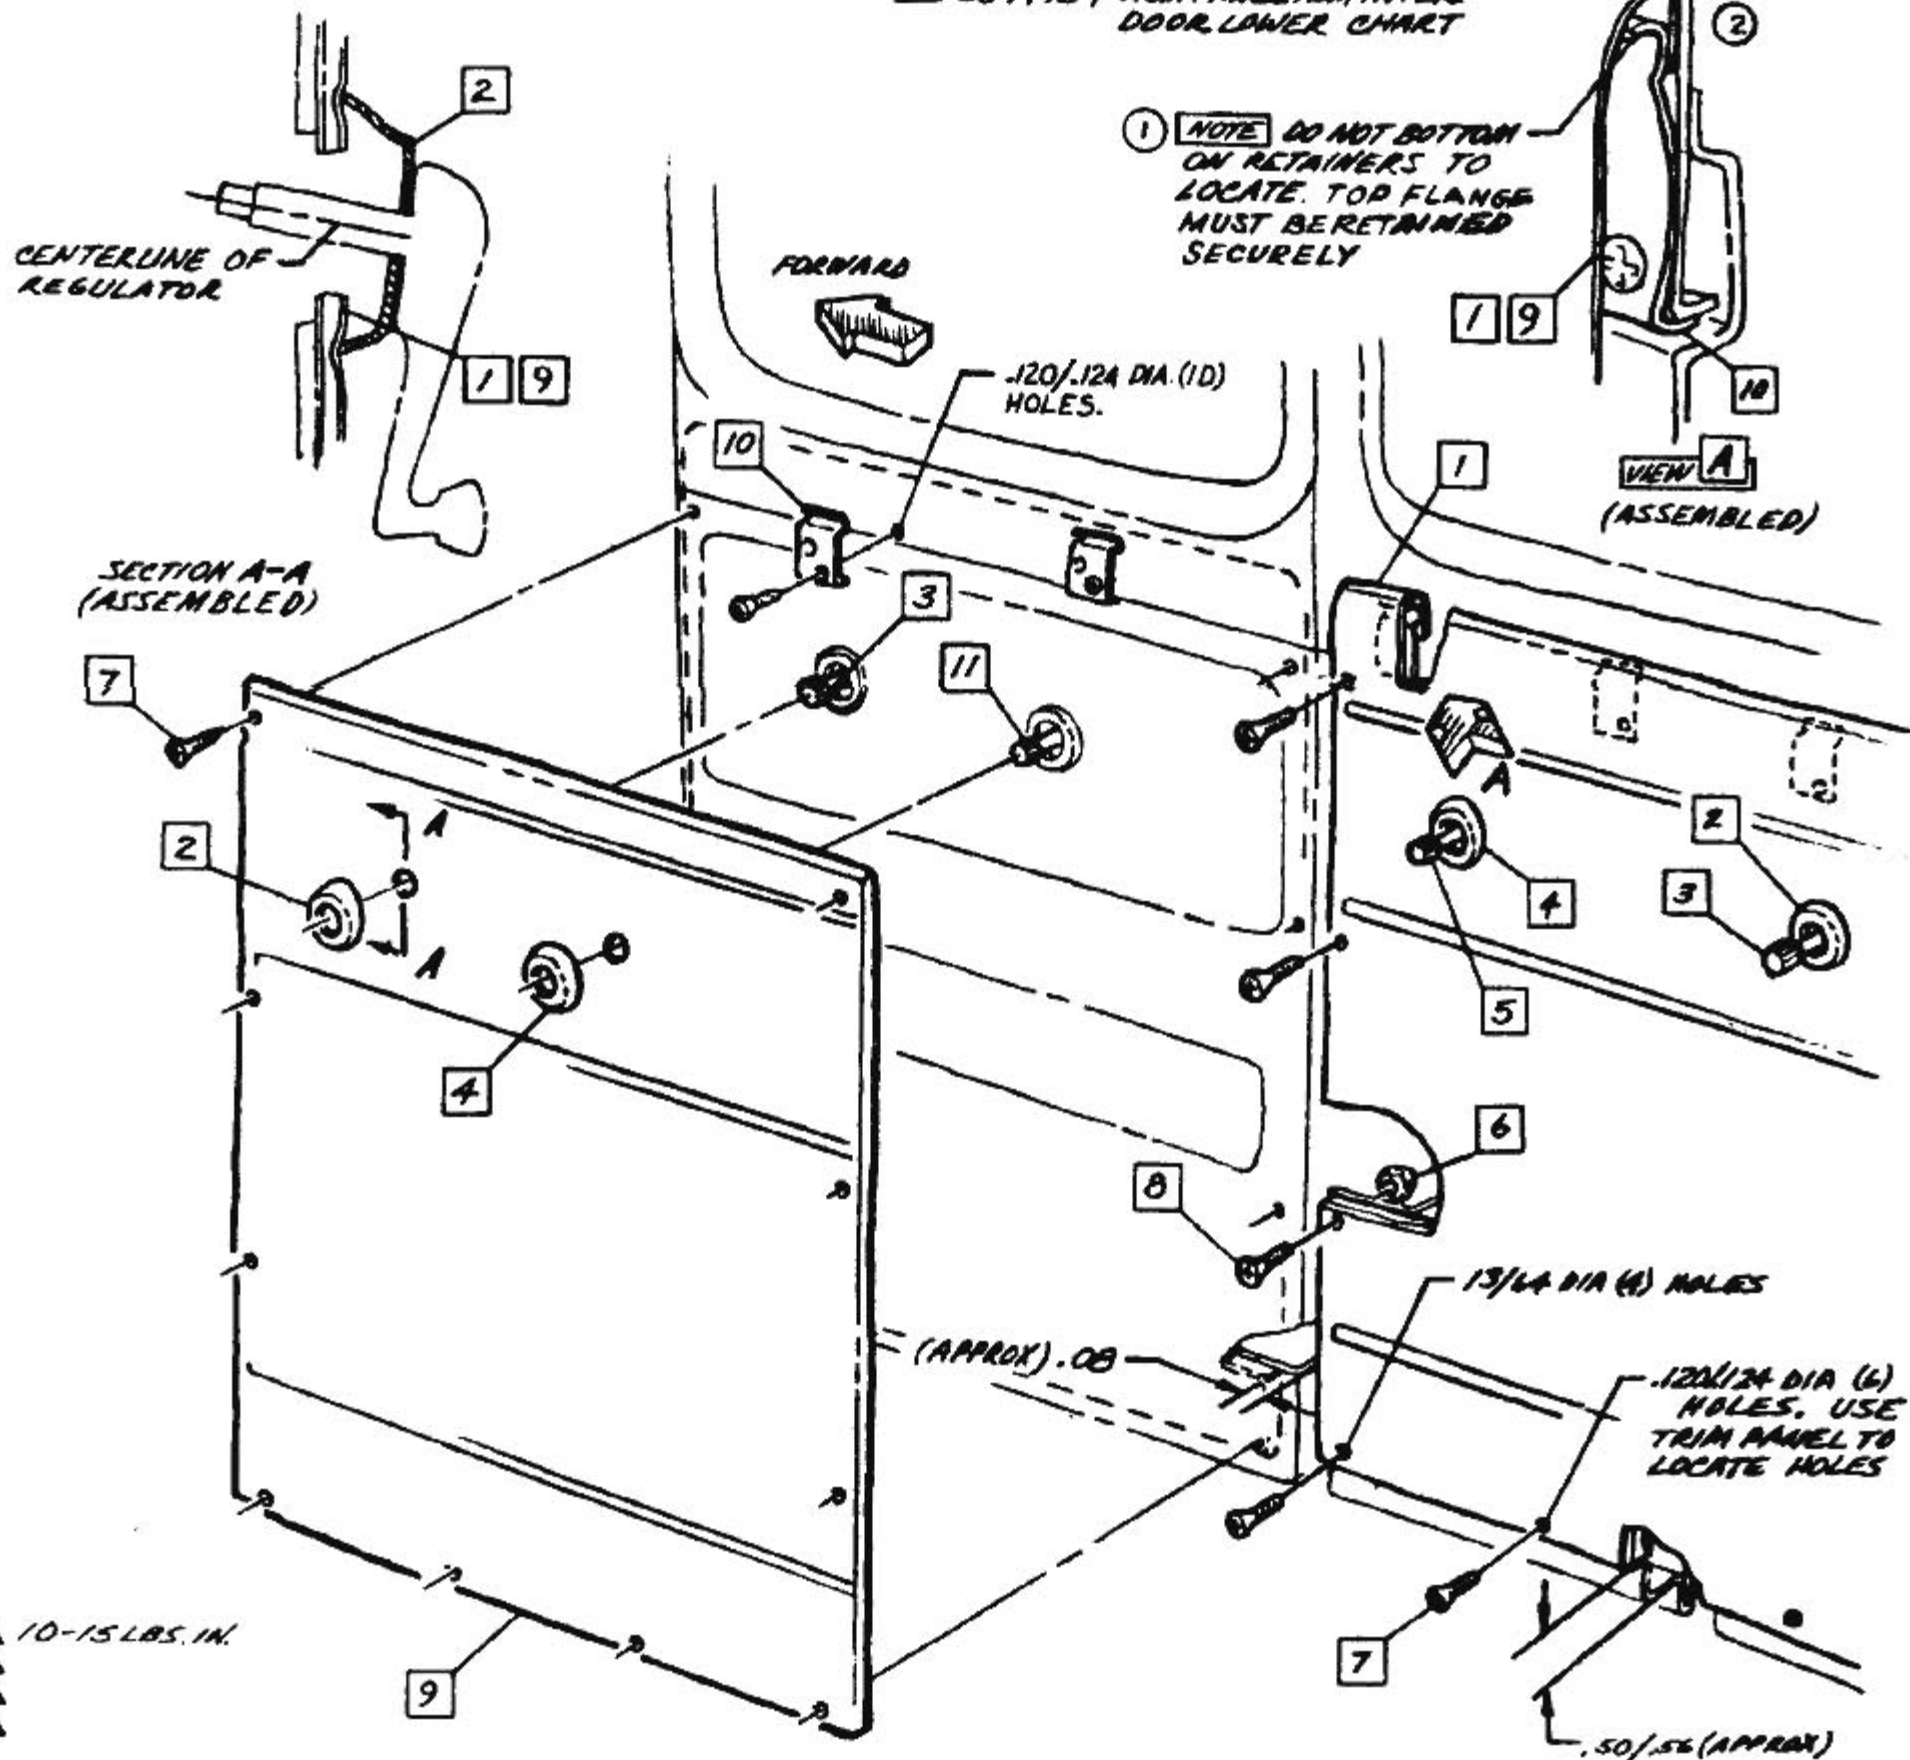

- 1 3844760 TRIM PANEL ASM REAR DOOR LOWER CHART
- 2 3787915 ESCUTCHEON
- 3 3827244-5 REGULATOR ASM INTER & REAR (EB5) DOORS
- 4 3787916 ESCUTCHEON
- 5 3813361-2 LOCK ASM REAR DOOR (EB5)
- 6 441253 NUT
- 7 9415942 SCREW
- 8 156780 SCREW
- 9 3844754 TRIM PANEL ASM INTER. DOOR LOWER CHART
- 10 3788817 RETAINER
- 11 3817813-14 CONTROL ASM INTER. DOOR (EB5)

CHEVROLET MOTOR DIVISION				GENERAL MOTORS CORPORATION			
DATE	SYM.	REVISION RECORD	ECR	DR.	CK.		
9-3-63	1	RET NOTE REVISED	57920	JE			
	2	DIM. B2 REMOVED			DE		
MODELS: 1206 & 1206 WITH (EB5) TITLE: SIDE INTER & REAR DOORS - TRIM PANEL LOWER			1964V-370 REL. 5-29-63 R22 REF. PRELIM 9 L-71073, L-71074				

260 | 6.00
 10-15 LBS. IN.