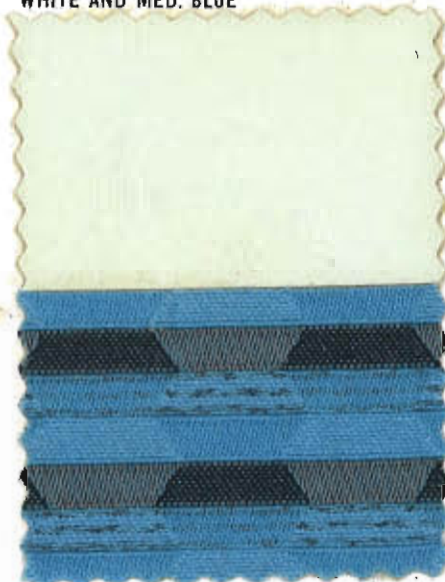

GREENBRIER SPORTS WAGON

DK. AND MED. GRAY

Dk. Gray Leather Grain Vinyl
Med. Gray Pattern Cloth

GREENBRIER SPORTS WAGON

R1206 GREENBRIER

INTERIORS	EXTERIORS	
	SOLID	TWO-TONE
GRAY Standard	Romany Maroon, Cardinal Red, Tahiti Coral, Yukon Yellow, Flaxen Yellow, Pure White, Omaha Orange, Woodland Green, Neptune Green, Tampico Turquoise, Balboa Blue, Brigade Blue, Woodsmoke Blue, Jet Black, Cameo White	Romany Maroon & Cameo White, Cardinal Red & Cameo White, Tahiti Coral & Cameo White, Yukon Yellow & Cameo White, Flaxen Yellow & Cameo White, Omaha Orange & Cameo White, Woodland Green & Cameo White, Neptune Green & Cameo White, Tampico Turquoise & Cameo White, Balboa Blue & Cameo White, Brigade Blue & Cameo White, Woodsmoke Blue & Cameo White, Jet Black & Cameo White, Cameo White & Cardinal Red

Note: For Greenbrier exterior color samples see Color Section of 1961 Truck Data Book.

GREENBRIER DE LUXE SPORTS WAGON

WHITE AND MED. GRAY

White Leather Grain Vinyl
Med. Gray Pattern Cloth

WHITE AND MED. BLUE

White Leather Grain Vinyl
Med. Blue Pattern Cloth

WHITE AND MED. GREEN

White Leather Grain Vinyl
Med. Green Pattern Cloth

WHITE AND RED

White Leather Grain Vinyl
Red Pattern Cloth

GREENBRIER DE LUXE SPORTS WAGON

R1206 W/RPO 431 GREENBRIER DE LUXE

INTERIORS	EXTERIORS	
	SOLID	TWO-TONE
GRAY Part of RPO 431	Romany Maroon, Tahiti Coral, Yukon Yellow, Flaxen Yellow, Omaha Orange, Tampico Turquoise	Romany Maroon & Cameo White, Tahiti Coral & Cameo White, Yukon Yellow & Cameo White, Flaxen Yellow & Cameo White, Omaha Orange & Cameo White, Tampico Turquoise & Cameo White
BLUE Part of RPO 431	Balboa Blue, Brigade Blue	Balboa Blue & Cameo White, Brigade Blue & Cameo White
GREEN Part of RPO 431	Woodland Green, Neptune Green	Woodland Green & Cameo White, Neptune Green & Cameo White
RED Part of RPO 431	Woodsmoke Blue, Jet Black, Cardinal Red, Pure White, Cameo White	Woodsmoke Blue & Cameo White, Jet Black & Cameo White, Cardinal Red & Cameo White, Cameo White & Cardinal Red